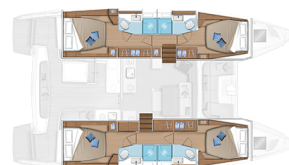

LAGOON 46

Rocky (2022)

Catamaran Lagoon 46 Rocky, built in 2022 is anchored in the Lavrion - Olympic Marine, Athens area/Saronic/Peloponese, Greece. It has 4 + 2 cabins, can accommodate 8 + 2 + 2 people and has 4 + 1 toilets. Bed linen and kitchen equipment are included in the price.

Rocky

Production year

2022

Length

46 ft

Cabins

4 + 2

Berths