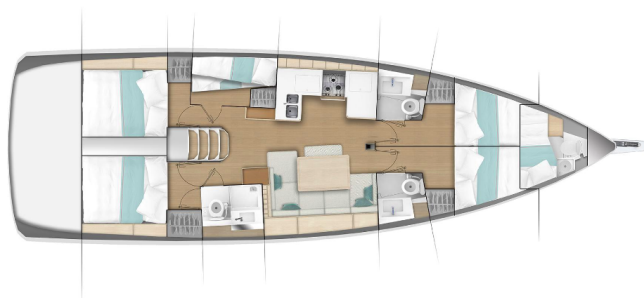

SUN ODYSSEY 490

Queens of Utrecht (2020)

Sailing yacht Sun Odyssey 490 Queens of Utrecht, built in 2020 is anchored in the Lefkas, Perigiali, Ionian Islands, Greece. It has **5 + 1 cabins**, can accommodate **10 + 1 people** and has **3 toilets**. Bed linen and kitchen equipment are included in the price.

Queens of Utrecht

Production year

2020

Length

47 ft

Cabins

5 + 1

Berths