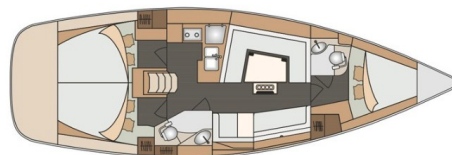

# ELAN IMPRESSION 40

Happy (2019)

Sailing yacht **Elan Impression 40 Happy**, built in **2019** is anchored in the **ACI Marina Split, Split region, Croatia**. It has **3 cabins**, can accommodate **6 + 2 people** and has **2 toilets**. Bed linen and kitchen equipment are included in the price.

**Happy**

Production year

**2019**

Length

**39 ft**

Cabins

**3**

Berths