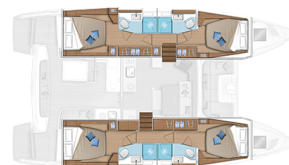

LAGOON 46

Lizz (2021)

Catamaran Lagoon 46 Lizz, built in 2021 is anchored in the Lefkas, Perigiali, Ionian Islands, Greece. It has 4 + 2 cabins, can accommodate 8 + 2 + 2 people and has 4 + 1 toilets. Bed linen and kitchen equipment are included in the price.