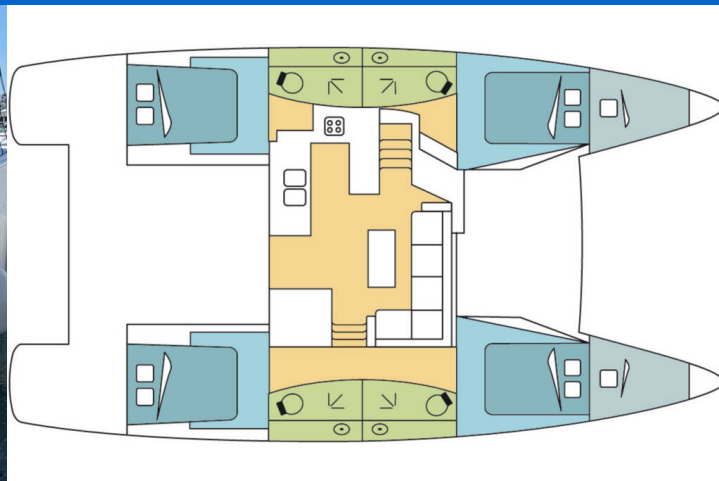

FOUNTAIN PAJOT ELBA 45

Kon-tiki (2020)

Catamaran Fountaine Pajot Elba 45 Kon-tiki, built in 2020 is anchored in the **Lavrion - Olympic Marine, Athens area/Saronic/Peloponese, Greece**. It has **4 + 2 cabins**, can accommodate **8 + 2 + 2 people** and has **4 + 1 toilets**. Bed linen and kitchen equipment are included in the price.

Kon-tiki

Production year

2020

Length

44 ft

Cabins

4 + 2

Berths