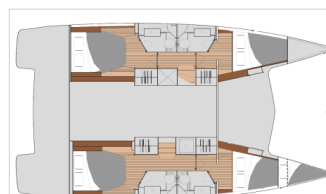

# FOUNTAIN PAJOT ISLA 40

Emirel (2023)

Catamaran Fountaine Pajot Isla 40 Emirel, built in 2023 is anchored in the **Rhodes New Marina, Dodecanese, Greece**. It has **4 + 1 cabins**, can accommodate **8 + 1 + 1 people** and has **4 toilets**. Bed linen and kitchen equipment are included in the price.

**Emirel**

Production year

**2023**

Length

**39 ft**

Cabins

**4 + 1**

Berths