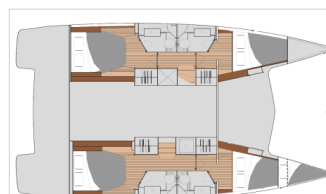

FOUNTAIN PAJOT ISLA 40

Emirel (2023)

Catamaran Fountaine Pajot Isla 40 Emirel, built in 2023 is anchored in the **Rhodes New Marina, Dodecanese, Greece**. It has **4 + 1 cabins**, can accommodate **8 + 1 + 1 people** and has **4 toilets**. Bed linen and kitchen equipment are included in the price.

Emirel

Production year

2023

Length

39 ft

Cabins

4 + 1

Berths