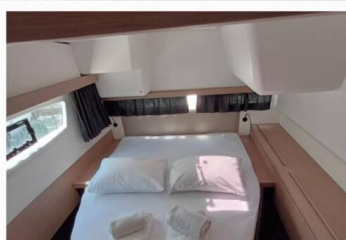

# FOUNTAIN PAJOT ISLA 40

Emirel (2023)

Catamaran Fountaine Pajot Isla 40 Emirel, built in 2023 is anchored in the **Rhodes New Marina, Dodecanese, Greece**. It has **4 + 1 cabins**, can accommodate **8 + 1 + 1 people** and has **4 toilets**. Bed linen and kitchen equipment are included in the price.

## STANDARD YACHT EQUIPMENT

Comfort	<b>Bed linen, Cockpit cushions, Towels</b>
Deck	<b>Bimini top, Cockpit table, Cockpit/stern, outside shower, Dinghy, Electric anchor windlass, Gangway, Outboard engine, Swimming ladder</b>
Entertainment	<b>Snorkeling equipment</b>
Galley	<b>Kitchen utensils (Galley equipment, cutlery), Refrigerator</b>
Interior	<b>Convertible table in salon</b>
Navigation	<b>Autopilot, GPS chart plotter - cockpit</b>
Safety	<b>Liferaft, VHF radio</b>
Sails	<b>Lazy jacks</b>
Yacht electrics	<b>Air Conditioning, Generator, Inverter, Watermaker - desalinator</b>