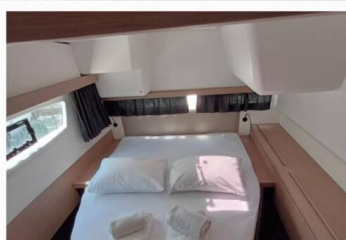

FOUNTAIN PAJOT ISLA 40

Emirel (2023)

Catamaran Fountaine Pajot Isla 40 Emirel, built in 2023 is anchored in the **Rhodes New Marina, Dodecanese, Greece**. It has **4 + 1 cabins**, can accommodate **8 + 1 + 1 people** and has **4 toilets**. Bed linen and kitchen equipment are included in the price.