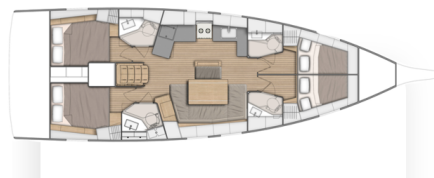

OCEANIS 46.1

Nemo (2024)

Sailing yacht Oceanis 46.1 Nemo, built in 2024 is anchored in the Pula, ACI Marina Pomer, Istra, Croatia. It has 4 cabins, can accommodate 8 + 2 people and has 4 toilets. Bed linen and kitchen equipment are included in the price.