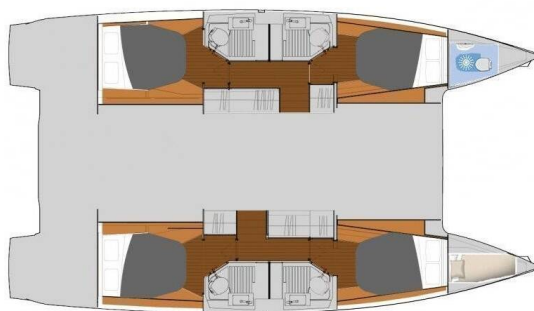

FOUNTAIN PAJOT ASTREA 42

Cicada (2023)

Catamaran Fountaine Pajot Astrea 42 Cicada, built in 2023 is anchored in the **Lavrion - Olympic Marine, Athens area/Saronic/Peloponese, Greece**. It has **4 + 1 cabins**, can accommodate **8 + 2 + 1 people** and has **4 + 1 toilets**. Bed linen and kitchen equipment are included in the price.

Cicada

Production year

2023

Length

41 ft

Cabins

4 + 1

Berths