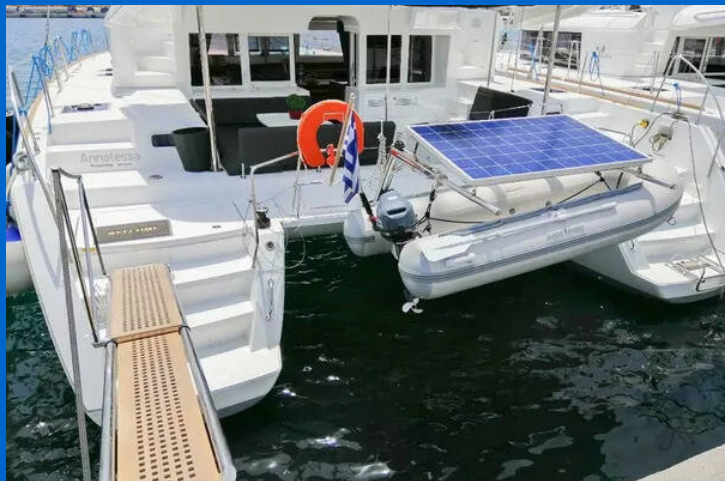

LAGOON 450 F

Anna Tessa (2019)

Catamaran Lagoon 450 F Anna Tessa, built in 2019 is anchored in the **Lefkas, Perigiali, Ionian Islands, Greece**. It has **4 + 2 cabins**, can accommodate **8 + 2 + 2 people** and has **4 + 1 toilets**. Bed linen and kitchen equipment are included in the price.

Dlouhá 730/35, 11000 Praha 1 – Staré Město, Czech Republic

STANDARD YACHT EQUIPMENT

Comfort	Bed linen, Cockpit cushions, Towels
Deck	Bimini top, Cockpit table, Cockpit/stern, outside shower, Dinghy, Electric anchor windlass, Gangway, Outboard engine, Swimming ladder
Entertainment	Snorkeling equipment
Galley	Kitchen utensils (Galley equipment, cutlery), Refrigerator
Navigation	Autopilot, GPS chart plotter - cockpit
Safety	Liferaft, VHF radio
Sails	Lazy jacks
Yacht electrics	Air Conditioning, Generator, Inverter, Watermaker - desalinator