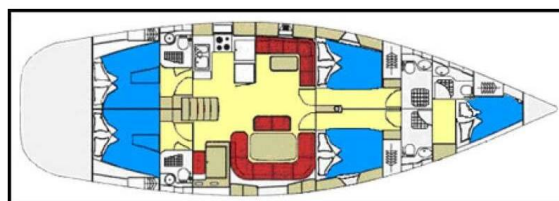

OCEAN STAR 56.1

Mythos (2007)

Sailing yacht **Ocean Star 56.1 Mythos**, built in **2007** is anchored in the **Athens, Zea Marina, Athens area/Saronic/Peloponese, Greece**. It has **4 + 1 cabins**, can accommodate **8 + 1 people** and has **4 toilets**. Bed linen and kitchen equipment are included in the price.

Mythos

Production year

2007

Length

54 ft

Cabins

4 + 1

Berths