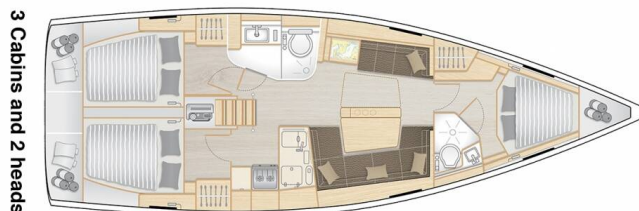

HANSE 418

Mersina (2022)

Sailing yacht **Hanse 418 Mersina**, built in **2022** is anchored in the **Lefkas, D-Marin, Ionian Islands, Greece**. It has **3 cabins**, can accommodate **6 + 2 people** and has **2 toilets**. Bed linen and kitchen equipment are included in the price.

Mersina

Production year

2022

Length

41 ft

Cabins

3

Berths