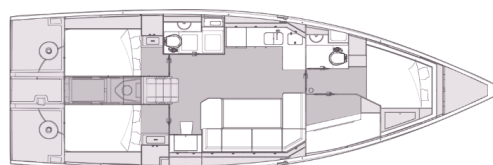

ELAN IMPRESSION 43

Elena (2024)

Sailing yacht **Elan Impression 43 Elena**, built in **2024** is anchored in the **Athens, Alimos marina, Athens area/Saronic/Peloponese, Greece**. It has **4 cabins**, can accommodate **8 people** and has **2 toilets**. Bed linen and kitchen equipment are included in the price.