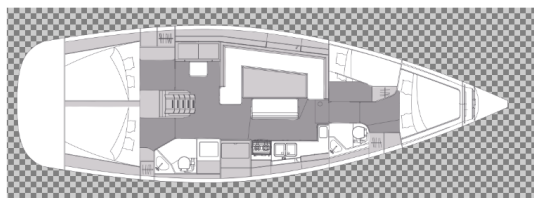

ELAN IMPRESSION 45.1

Aetna (2023)

Sailing yacht Elan Impression 45.1 Aetna, built in 2023 is anchored in the **Capo D'orlando Marina, Sicily, Italy**. It has **4 cabins**, can accommodate **8 + 2 people** and has **2 toilets**. Bed linen and kitchen equipment are included in the price.

Aetna

Production year

2023

Length

44 ft

Cabins

4

Berths