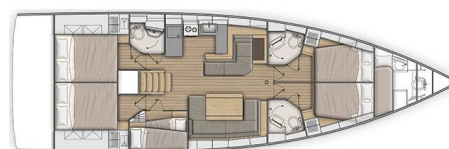

## YACHT SPECIFICATIONS

Yacht Base

**ACI Marina Skradin, Croatia**

Yacht ID

**7570**

Brands

**Beneteau**

Yacht name