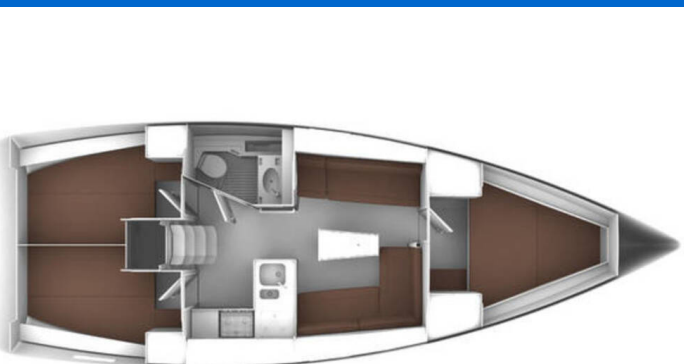

BAVARIA CRUISER 37

Lydia (2017)

Sailing yacht Bavaria Cruiser 37 Lydia, built in 2017 is anchored in the **Kos, Kos Marina, Dodecanese, Greece**. It has **3 cabins**, can accommodate **6 + 2 people** and has **1 toilets**. Bed linen and kitchen equipment are included in the price.