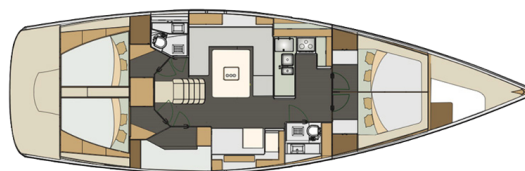

ELAN IMPRESSION 50

Vuschi (2017)

Sailing yacht **Elan Impression 50 Vuschi**, built in **2017** is anchored in the **Marina Punat, Krk, Kvarner, Croatia**. It has **5 cabins**, can accommodate **10 + 2 people** and has **2 toilets**. Bed linen and kitchen equipment are included in the price.