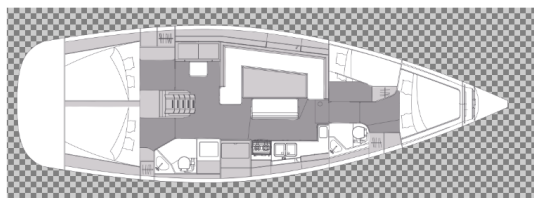

ELAN IMPRESSION 45.1

Tattoo (2022)

Sailing yacht **Elan Impression 45.1 Tattoo**, built in **2022** is anchored in the **Pula, Marina Polesana, Istra, Croatia**. It has **4 cabins**, can accommodate **8 + 2 people** and has **2 toilets**. Bed linen and kitchen equipment are included in the price.

Tattoo

Production year

2022

Length

44 ft

Cabins

4

Berths