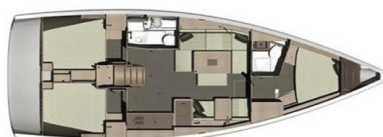

DUFOUR 412 GL

Sea Cloud 2 (2019)

Sailing yacht Dufour 412 GL Sea Cloud 2, built in 2019 is anchored in the Pula, Marina Polesana, Istra, Croatia. It has 3 cabins, can accommodate 6 + 2 people and has 2 toilets. Bed linen and kitchen equipment are included in the price.

Sea Cloud 2

Production year

2019

Length

42 ft

Cabins

3

Berths