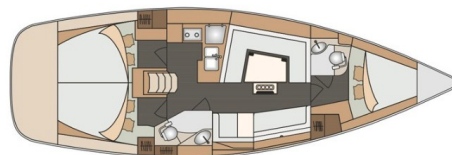

# ELAN IMPRESSION 40

Laali (2016)

Sailing yacht Elan Impression 40 Laali, built in 2016 is anchored in the **Pula, Marina Polesana, Istra, Croatia**. It has **3 cabins**, can accommodate **6 + 2 people** and has **2 toilets**. Bed linen and kitchen equipment are included in the price.

**Laali**

Production year

**2016**

Length

**39 ft**

Cabins

**3**

Berths