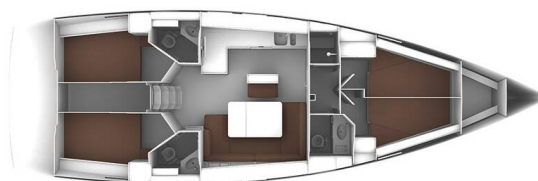

# BAVARIA CRUISER 46

Dea (2014)

Sailing yacht **Bavaria Cruiser 46 Dea**, built in **2014** is anchored in the **Marina Losinj, Mali Losinj, Kvarner, Croatia**. It has **4 cabins**, can accommodate **8 + 1 people** and has **3 toilets**. Bed linen and kitchen equipment are included in the price.

**Dea**

Production year

**2014**

Length

**47 ft**

Cabins

**4**

Berths