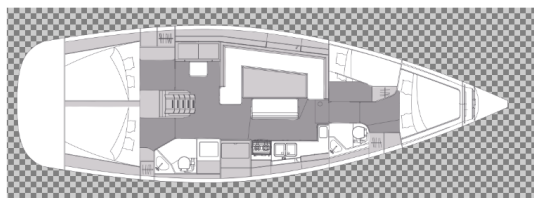

# ELAN IMPRESSION 45.1

AirTime 2 (2020)

Sailing yacht Elan Impression 45.1 AirTime 2, built in 2020 is anchored in the Marina Punat, Krk, Kvarner, Croatia. It has 4 cabins, can accommodate 8 + 2 people and has 2 toilets. Bed linen and kitchen equipment are included in the price.