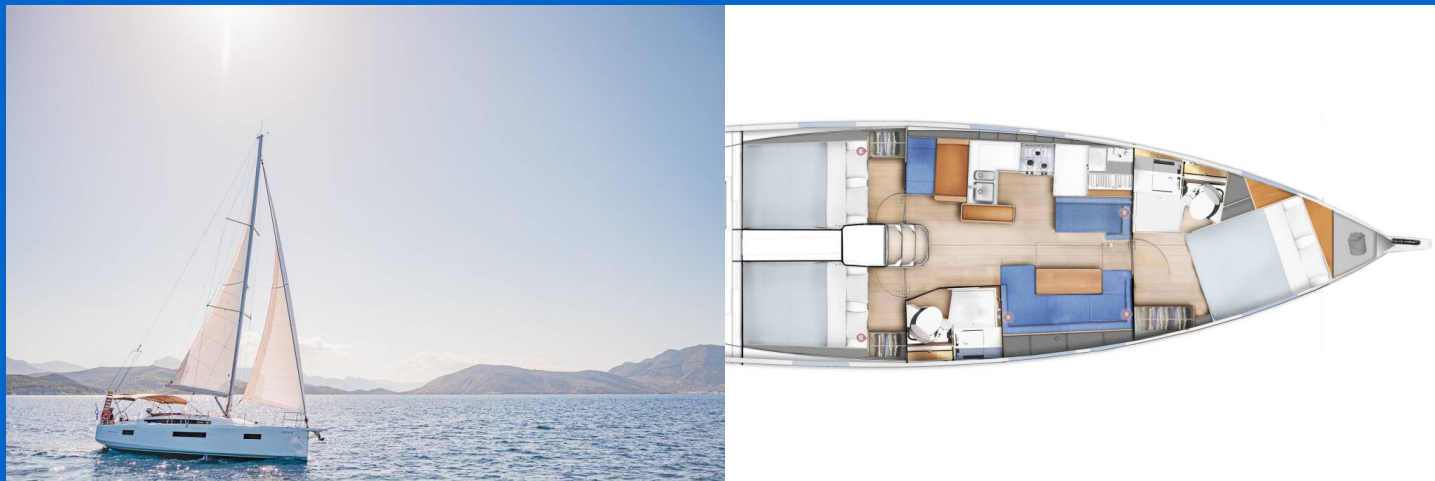

SUN ODYSSEY 410

Irene (2020)

Sailing yacht Sun Odyssey 410 Irene, built in 2020 is anchored in the Athens, Alimos marina, Athens area/Saronic/Peloponese, Greece. It has 3 cabins, can accommodate 6 + 2 people and has 2 toilets. Bed linen and kitchen equipment are included in the price.

Irene

Production year

2020

Length

41 ft

Cabins

3

Berths