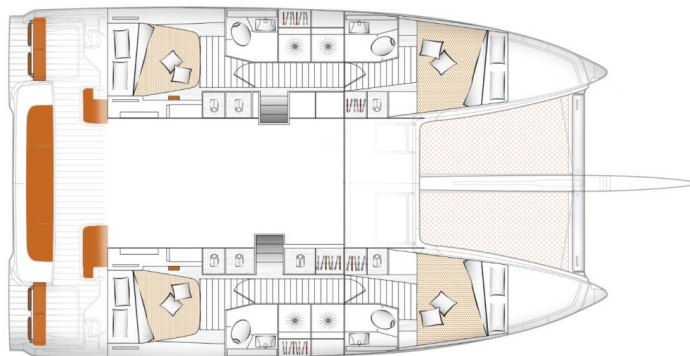

EXCESS 14

Princess Rita (2024)

Catamaran **Excess 14 Princess Rita**, built in **2024** is anchored in the **Trogir, Yachtclub Seget (Marina Baotić), Split region, Croatia**. It has **4 + 2 cabins**, can accommodate **8 + 2 + 2 people** and has **4 toilets**. Bed linen and kitchen equipment are included in the price.

Princess Rita

Production year

2024

Length

46 ft

Cabins

4 + 2

Berths