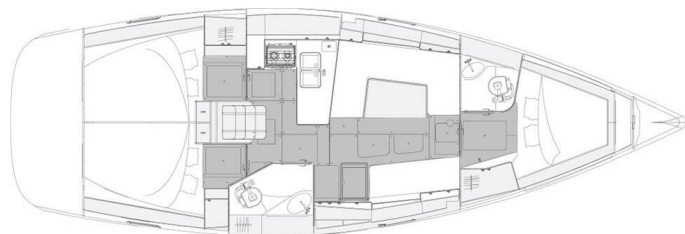

# ELAN IMPRESSION 40.1

AirTime 1 (2020)

Sailing yacht **Elan Impression 40.1 AirTime 1**, built in **2020** is anchored in the **Marina Punat, Krk, Kvarner, Croatia**. It has **3 cabins**, can accommodate **6 + 2 people** and has **2 toilets**. Bed linen and kitchen equipment are included in the price.