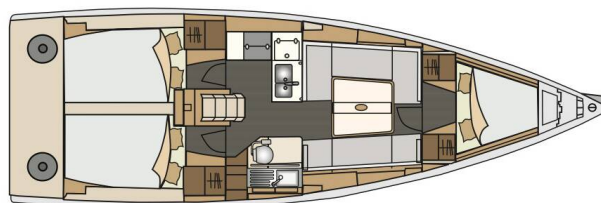

# ELAN E4

Lipa (2024)

Sailing yacht **Elan E4 Lipa**, built in **2024** is anchored in the **Marina Punat, Krk, Kvarner, Croatia**. It has **3 cabins**, can accommodate **6 + 2 people** and has **1 toilets**. Bed linen and kitchen equipment are included in the price.