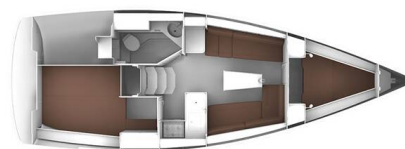

BAVARIA CRUISER 33

Burin (2015)

Sailing yacht **Bavaria Cruiser 33 Burin**, built in **2015** is anchored in the **Marina Punat, Krk, Kvarner, Croatia**. It has **2 cabins**, can accommodate **4 + 2 people** and has **1 toilets**. Bed linen and kitchen equipment are included in the price.

Burin

Production year

2015

Length

33 ft

Cabins

2

Berths