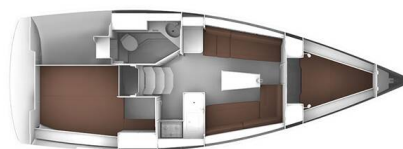

# BAVARIA CRUISER 33

Burin (2015)

Sailing yacht **Bavaria Cruiser 33 Burin**, built in **2015** is anchored in the **Marina Punat, Krk, Kvarner, Croatia**. It has **2 cabins**, can accommodate **4 + 2 people** and has **1 toilets**. Bed linen and kitchen equipment are included in the price.

**Burin**

Production year

**2015**

Length

**33 ft**

Cabins

**2**

Berths