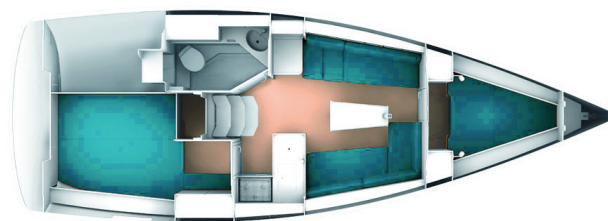

# BAVARIA CRUISER 33

Pulenat (2015)

Sailing yacht Bavaria Cruiser 33 Pulenat, built in 2015 is anchored in the Marina Punat, Krk, Kvarner, Croatia. It has 2 cabins, can accommodate 4 + 2 people and has 1 toilets. Bed linen and kitchen equipment are included in the price.

**Pulenat**

Production year

**2015**

Length

**33 ft**

Cabins

**2**

Berths