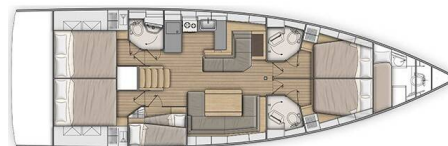

OCEANIS 51.1

Amelie (2024)

Sailing yacht Oceanis 51.1 Amelie, built in 2024 is anchored in the Mykonos, Cyclades, Greece. It has 5 + 1 cabins, can accommodate 10 + 1 + 1 people and has 3 + 1 toilets. Bed linen and kitchen equipment are included in the price.