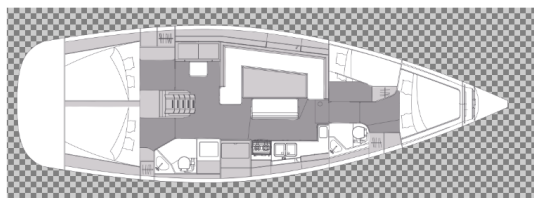

# ELAN IMPRESSION 45.1

Sea Cloud 3 (2020)

Sailing yacht **Elan Impression 45.1 Sea Cloud 3**, built in **2020** is anchored in the **Pula, Marina Polesana, Istra, Croatia**. It has **4 cabins**, can accommodate **8 + 2 people** and has **2 toilets**. Bed linen and kitchen equipment are included in the price.

**Sea Cloud 3**

Production year

**2020**

Length

**44 ft**

Cabins

**4**

Berths