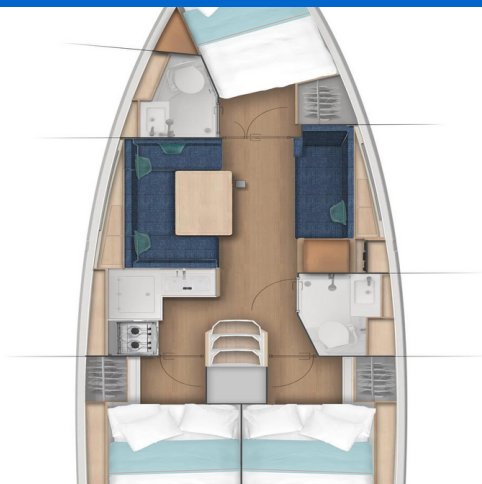

# SUN ODYSSEY 380

Princess Marija (2024)

Sailing yacht Sun Odyssey 380 Princess Marija, built in 2024 is anchored in the Pula, Marina Polesana, Istra, Croatia. It has 3 cabins, can accommodate 6 + 2 people and has 2 toilets. Bed linen and kitchen equipment are included in the price.

**Princess Marija**

Production year

**2024**

Length

**37 ft**

Cabins

**3**

Berths