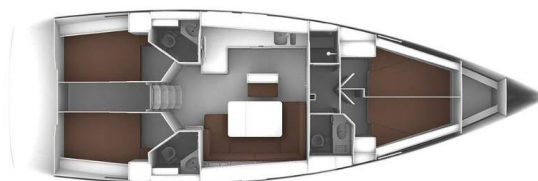

# BAVARIA CRUISER 46

My life (2024)

Sailing yacht **Bavaria Cruiser 46 My life**, built in **2024** is anchored in the **Pula, Marina Polesana, Istra, Croatia**. It has **4 cabins**, can accommodate **8 + 1 people** and has **3 toilets**. Bed linen and kitchen equipment are included in the price.