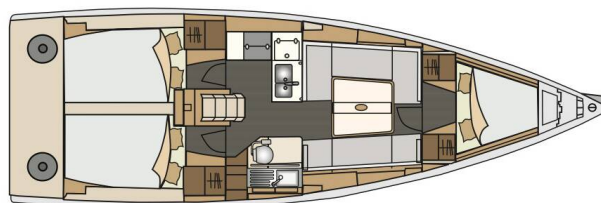

ELAN E4

Luna (2023)

Sailing yacht **Elan E4 Luna**, built in **2023** is anchored in the **Pula, Marina Polesana, Istra, Croatia**. It has **3 cabins**, can accommodate **6 + 2 people** and has **1 toilets**. Bed linen and kitchen equipment are included in the price.