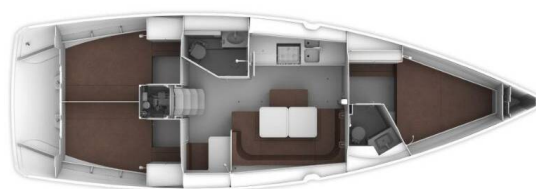

BAVARIA CRUISER 41

Levant (2014)

Sailing yacht **Bavaria Cruiser 41 Levant**, built in **2014** is anchored in the **Marina Punat, Krk, Kvarner, Croatia**. It has **3 cabins**, can accommodate **6 + 1 people** and has **2 toilets**. Bed linen and kitchen equipment are included in the price.

Levant

Production year

2014

Length

41 ft

Cabins

3

Berths