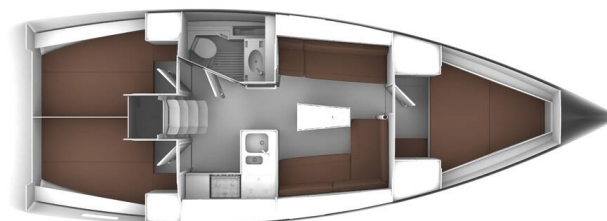

BAVARIA CRUISER 37

Jugo (2015)

Sailing yacht **Bavaria Cruiser 37 Jugo**, built in **2015** is anchored in the **Marina Punat, Krk, Kvarner, Croatia**. It has **3 cabins**, can accommodate **6 + 1 people** and has **1 toilets**. Bed linen and kitchen equipment are included in the price.

Jugo

Production year

2015

Length

37 ft

Cabins

3

Berths