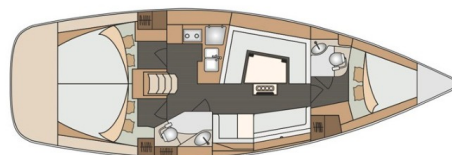

# ELAN IMPRESSION 40

Thor (2019)

Sailing yacht **Elan Impression 40 Thor**, built in **2019** is anchored in the **Marina Zadar (ex. Tankerkomerc), Zadar region, Croatia**. It has **3 cabins**, can accommodate **6 + 2 people** and has **2 toilets**. Bed linen and kitchen equipment are included in the price.

**Thor**

Production year

**2019**

Length

**39 ft**

Cabins

**3**

Berths