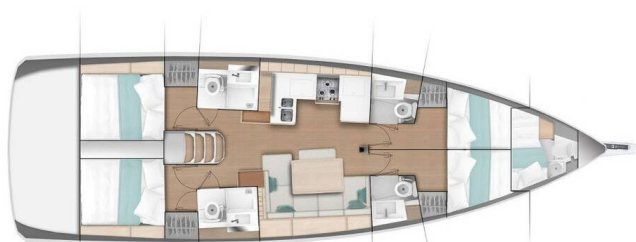

SUN ODYSSEY 490

None (2024)

Sailing yacht Sun Odyssey 490 None, built in 2024 is anchored in the **ACI Marina Split, Split region, Croatia**. It has **4 + 1 cabins**, can accommodate **8 + 2 + 1 people** and has **4 toilets**. Bed linen and kitchen equipment are included in the price.

None

Production year

2024

Length

47 ft

Cabins

4 + 1

Berths