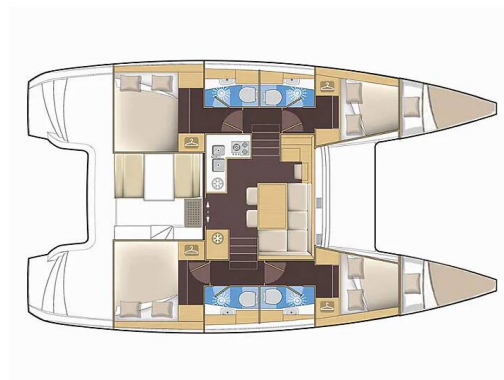

LAGOON 39

Vertigo (2017)

Catamaran Lagoon 39 Vertigo, built in 2017 is anchored in the Marina Punat, Krk, Kvarner, Croatia. It has 4 + 2 cabins, can accommodate 8 + 2 people and has 4 toilets. Bed linen and kitchen equipment are included in the price.