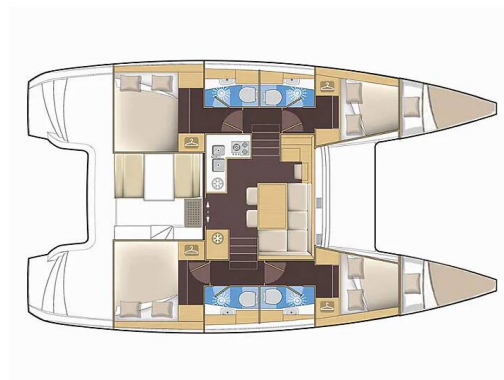

# LAGOON 39

Vertigo (2017)

Catamaran Lagoon 39 Vertigo, built in 2017 is anchored in the Marina Punat, Krk, Kvarner, Croatia. It has 4 + 2 cabins, can accommodate 8 + 2 people and has 4 toilets. Bed linen and kitchen equipment are included in the price.