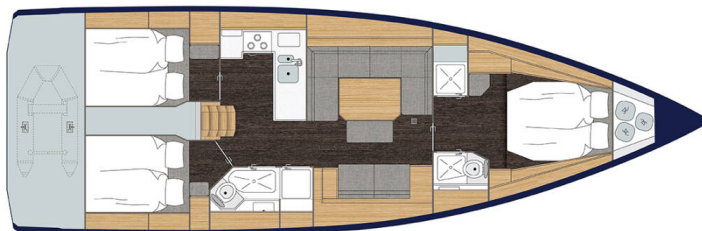

BAVARIA C45 STYLE

Sunny (2023)

Sailing yacht Bavaria C45 Style Sunny, built in 2023 is anchored in the **Marina Punat, Krk, Kvarner, Croatia**. It has **3 cabins**, can accommodate **6 + 2 people** and has **2 toilets**. Bed linen and kitchen equipment are included in the price.

Sunny

Production year

2023

Length

46 ft

Cabins

3

Berths