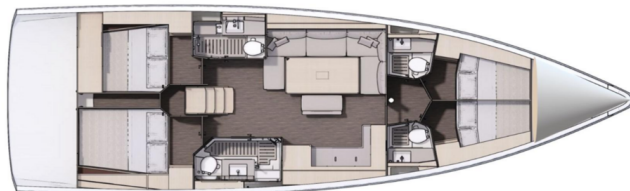

# DUFOUR 470

Fantasea (2024)

Sailing yacht Dufour 470 Fantasea, built in 2024 is anchored in the **ACI Marina Vodice, Šibenik region, Croatia**. It has **4 cabins**, can accommodate **8 + 2 people** and has **4 toilets**. Bed linen and kitchen equipment are included in the price.