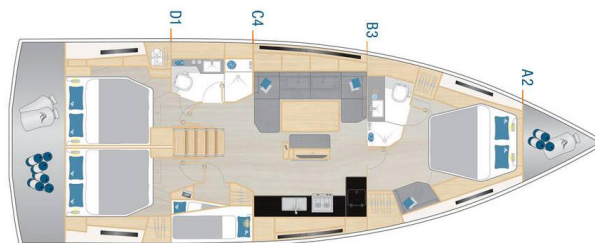

HANSE 460

Binlik Owner's (2024)

Sailing yacht Hanse 460 Binlik Owner's, built in 2024 is anchored in the **Göcek/Skoepa Marina, Aegean, Turkey**. It has **4 cabins**, can accommodate **8 people** and has **2 toilets**. Bed linen and kitchen equipment are included in the price.