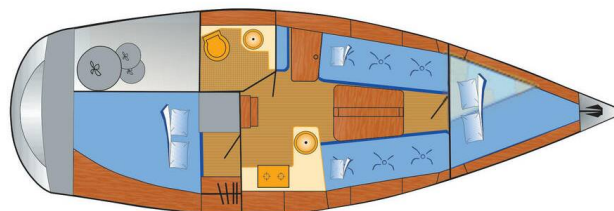

HANSE 315

Mizar (2006)

Sailing yacht Hanse 315 Mizar, built in 2006 is anchored in the Barth, Yachtwerft Ramin, Mecklenburg, Germany. It has 2 cabins, can accommodate 4 people and has 1 toilets. Bed linen and kitchen equipment are included in the price.