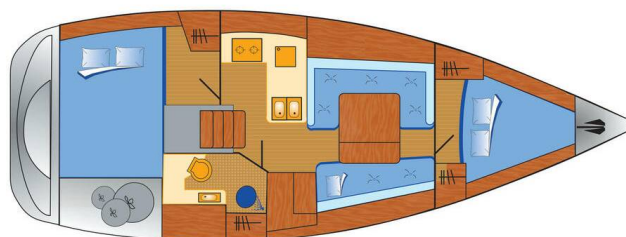

OCEANIS 34.2

Tango (2012)

Sailing yacht **Oceanis 34.2 Tango**, built in **2012** is anchored in the **Heiligenhafen, Schleswig-Holstein, Germany**. It has **2 cabins**, can accommodate **4 people** and has **1 toilets**. Bed linen and kitchen equipment are included in the price.

Tango

Production year

2012

Length

34 ft

Cabins

2

Berths