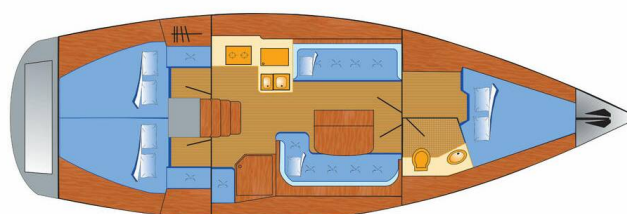

BAVARIA 38 CRUISER

Käte (2008)

Sailing yacht **Bavaria 38 Cruiser Käte**, built in **2008** is anchored in the **Barth, Yachtwerft Ramin, Mecklenburg, Germany**. It has **3 cabins**, can accommodate **6 people** and has **1 toilets**. Bed linen and kitchen equipment are included in the price.