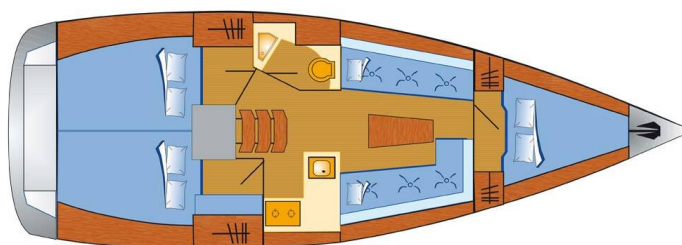

BAVARIA CRUISER 34

Larabay (2016)

Sailing yacht **Bavaria Cruiser 34 Larabay**, built in **2016** is anchored in the **Heiligenhafen, Schleswig-Holstein, Germany**. It has **3 cabins**, can accommodate **6 people** and has **1 toilets**. Bed linen and kitchen equipment are included in the price.

Larabay

Production year

2016

Length

33 ft

Cabins

3

Berths