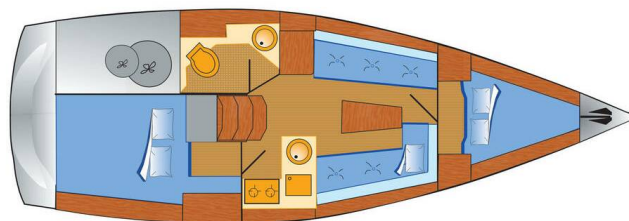

BAVARIA CRUISER 33

Claysea (2016)

Sailing yacht **Bavaria Cruiser 33 Claysea**, built in **2016** is anchored in the **Heiligenhafen, Schleswig-Holstein, Germany**. It has **2 cabins**, can accommodate **4 people** and has **1 toilets**. Bed linen and kitchen equipment are included in the price.

Claysea

Production year

2016

Length

33 ft

Cabins

2

Berths