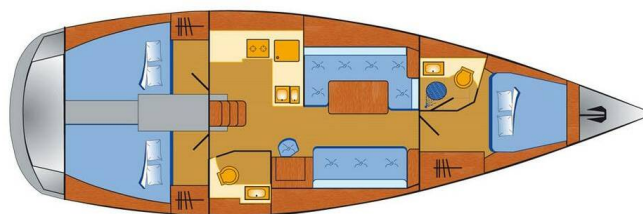

# DUFOUR 40E

Passion (2016)

Sailing yacht Dufour 40E Passion, built in 2016 is anchored in the Marina Flensburg Sonwik, Schleswig-Holstein, Germany. It has **3 cabins**, can accommodate **6 people** and has **2 toilets**. Bed linen and kitchen equipment are included in the price.

**Passion**

Production year

**2016**

Length

**41 ft**

Cabins

**3**

Berths