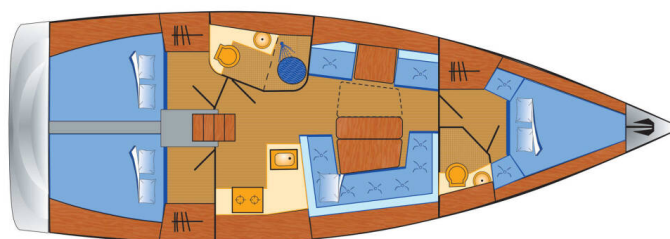

HANSE 415

Escape (2016)

Sailing yacht **Hanse 415 Escape**, built in **2016** is anchored in the **Heiligenhafen, Schleswig-Holstein, Germany**. It has **3 cabins**, can accommodate **6 people** and has **2 toilets**. Bed linen and kitchen equipment are included in the price.