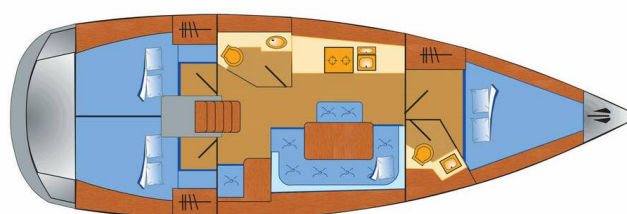

BAVARIA CRUISER 41

Pepper (2016)

Sailing yacht **Bavaria Cruiser 41 Pepper**, built in **2016** is anchored in the **Barth, Yachtwerft Ramin, Mecklenburg, Germany**. It has **3 cabins**, can accommodate **6 people** and has **2 toilets**. Bed linen and kitchen equipment are included in the price.

Pepper

Production year

2016

Length

41 ft

Cabins

3

Berths