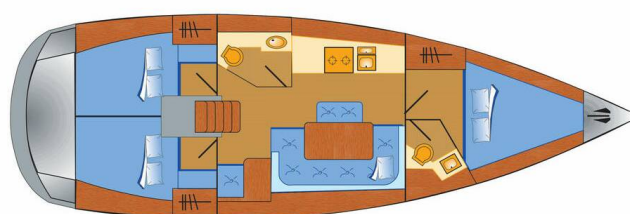

BAVARIA CRUISER 41

Pepper (2016)

Sailing yacht **Bavaria Cruiser 41 Pepper**, built in **2016** is anchored in the **Barth, Yachtwerft Ramin, Mecklenburg, Germany**. It has **3 cabins**, can accommodate **6 people** and has **2 toilets**. Bed linen and kitchen equipment are included in the price.

Pepper

Production year

2016

Length

41 ft

Cabins

3

Berths