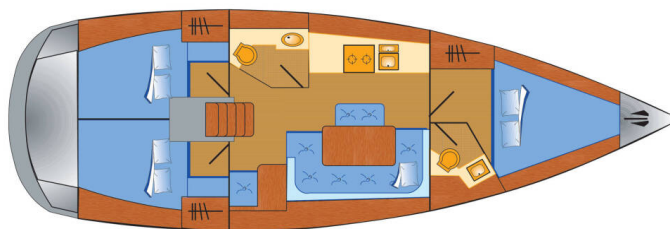

BAVARIA CRUISER 41S

Ventus (2016)

Sailing yacht **Bavaria Cruiser 41S Ventus**, built in **2016** is anchored in the **Heiligenhafen, Schleswig-Holstein, Germany**. It has **3 cabins**, can accommodate **6 people** and has **2 toilets**. Bed linen and kitchen equipment are included in the price.