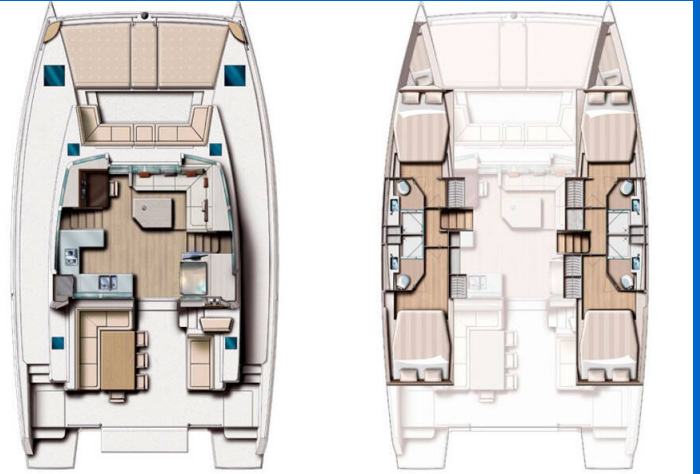

# BALI 4.5

Karina V (2017)

Catamaran Bali 4.5 Karina V, built in 2017 is anchored in the Trogir, Marina Trogir (ex.SCT), Split region, Croatia. It has 4 + 2 cabins, can accommodate 8 + 2 people and has 4 toilets. Bed linen and kitchen equipment are included in the price.

**Karina V**

Production year

**2017**

Length

**45 ft**

Cabins

**4 + 2**

Berths